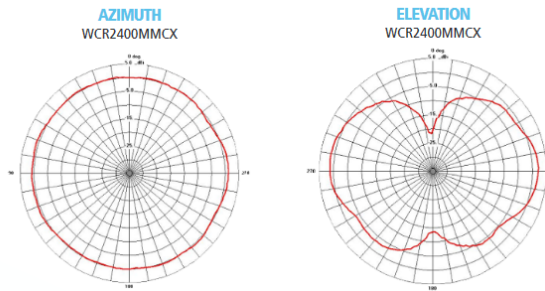

Datasheet

External Antenna for Ixxat CANblue II

Stub Antenna with RPSMA Plug

Knuckle elbow (90 degree tiltable), 1/2 wave coaxial dipole, clutch allows 360° rotation

Order number	1.04.0085.00001
Connector	RP SMA female FCC Part 15 compliant polarized connector
Length	100 mm (including connector)
Gain	1 dBi
Frequency	2.4 GHz
Impedance	50 Ohm
VSWR	1.5:1 max at resonance
Polarization	Vertical
Power rating	50 watts
Temperature range	-40 °C to +80 °C
Drop test	1M

Dimensions

All dimensions are in mm.